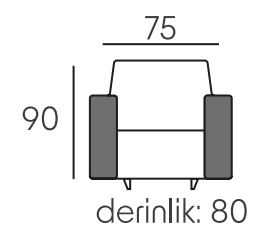

Ana Kumaş: Rht 119 - Kombin: Rht 120